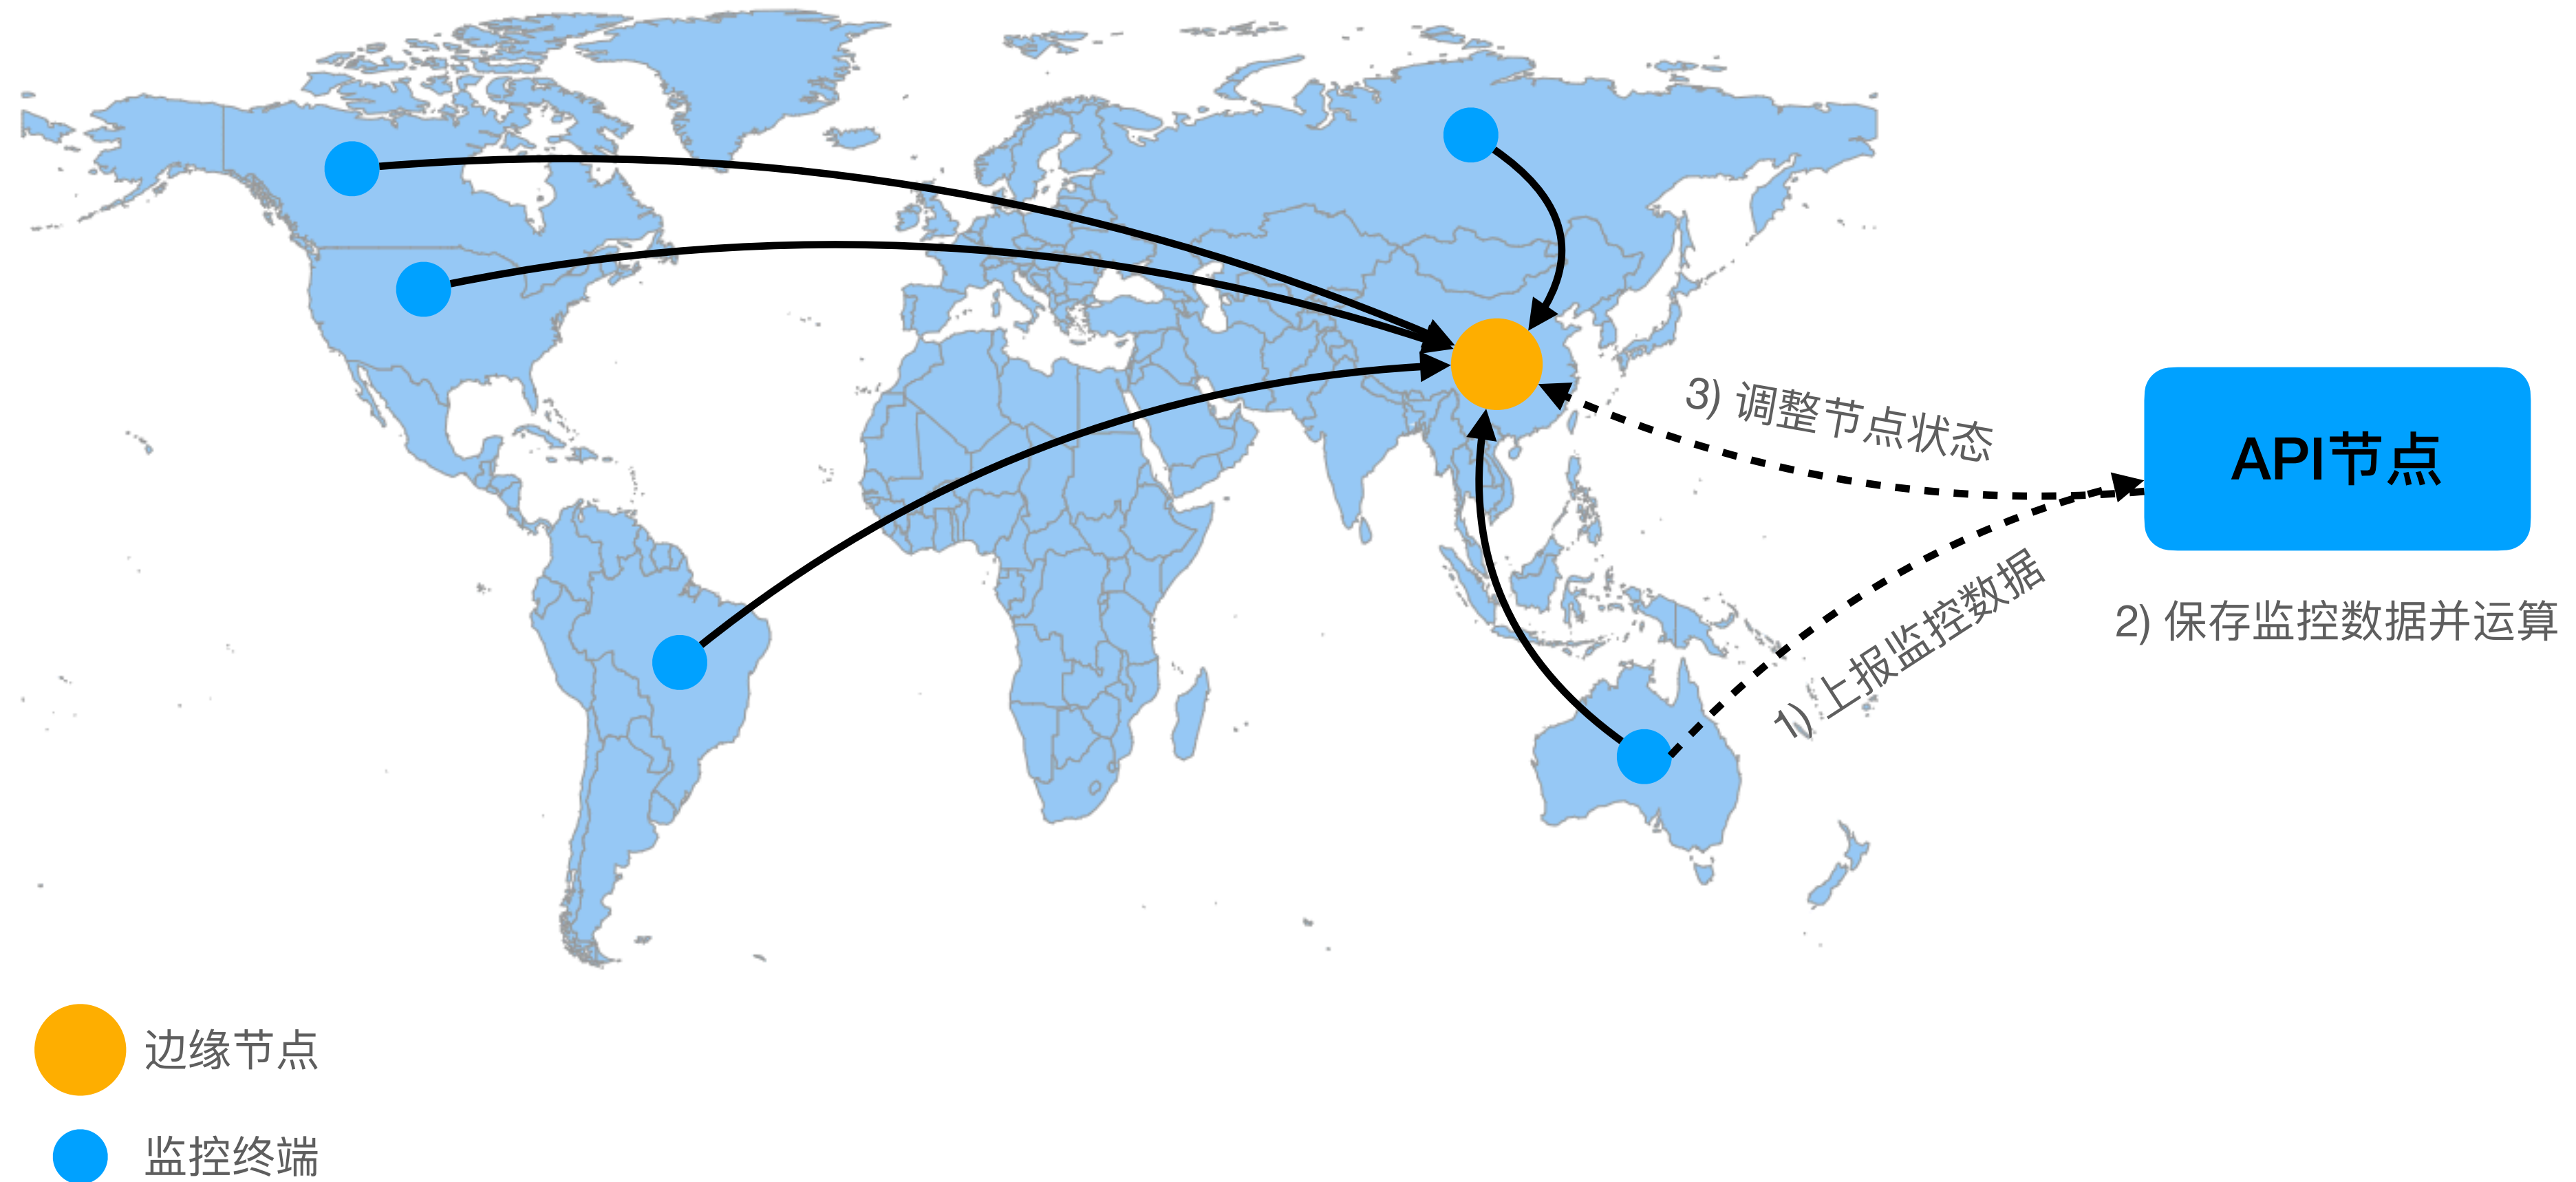

区域监控

可在不同区域、不同ISP部署监控终端，即时上报节点可访问状态